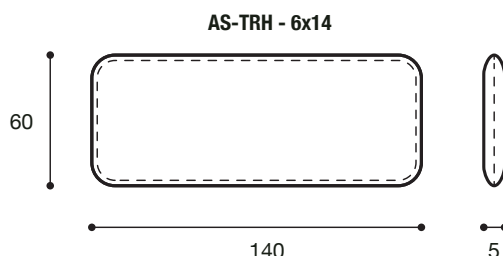

AS - Table

AS-TR - 4x8

AS-TRH - 4x8

AS-TR - 4x10

AS-TRH - 4x10

AS-TR - 4x12

AS-TRH - 4x12

AS-TR - 4x14

AS-TRH - 4x14

AS-TR - 4x16

AS-TRH - 4x16

AS-S2

Kit di 2 supporti SQUARISH fissaggio al piano
Kit of 2 SQUARISH supports fixing to the shelf
Kit de 2 supports SQUARISH pour fixation à l'étagère

AS-H3

Kit di 2 supporti HANDCRAFT fissaggio al piano
Kit of 2 HANDCRAFT supports fixing to the shelf
Kit de 2 supports HANDCRAFT à fixer sur l'étagère

AS - Table

AS-S2

Kit di 2 supporti SQUARISH fissaggio al piano
Kit of 2 SQUARISH supports fixing to the shelf
Kit de 2 supports SQUARISH pour fixation à l'étagère

AS-H3

Kit di 2 supporti HANDCRAFT fissaggio al piano
Kit of 2 HANDCRAFT supports fixing to the shelf
Kit de 2 supports HANDCRAFT à fixer sur l'étagère