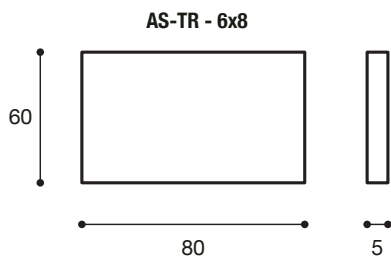

AS - Table

AS-S2

Kit di 2 supporti SQUARISH fissaggio al piano
Kit of 2 SQUARISH supports fixing to the shelf
Kit de 2 supports SQUARISH pour fixation à l'étagère

AS-H3

Kit di 2 supporti HANDCRAFT fissaggio al piano
Kit of 2 HANDCRAFT supports fixing to the shelf
Kit de 2 supports HANDCRAFT à fixer sur l'étagère