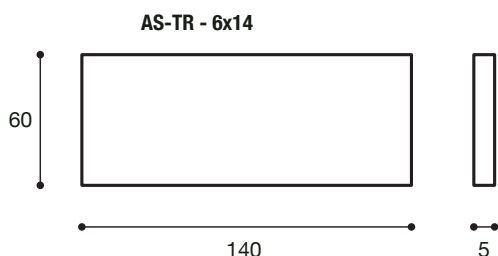

AS - Table

AS-TR - 4x8

AS-TRH - 4x8

AS-TR - 4x10

AS-TRH - 4x10

AS-TR - 4x12

AS-TRH - 4x12

AS-TR - 4x14

AS-TRH - 4x14

AS-TR - 4x16

AS-TRH - 4x16

AS-S2

Kit di 2 supporti SQUARISH fissaggio al piano
Kit of 2 SQUARISH supports fixing to the shelf
Kit de 2 supports SQUARISH pour fixation à l'étagère

AS-H3

Kit di 2 supporti HANDCRAFT fissaggio al piano
Kit of 2 HANDCRAFT supports fixing to the shelf
Kit de 2 supports HANDCRAFT à fixer sur l'étagère

AS - Table

AS-S2

Kit di 2 supporti SQUARISH fissaggio al piano
Kit of 2 SQUARISH supports fixing to the shelf
Kit de 2 supports SQUARISH pour fixation à l'étagère

AS-H3

Kit di 2 supporti HANDCRAFT fissaggio al piano
Kit of 2 HANDCRAFT supports fixing to the shelf
Kit de 2 supports HANDCRAFT à fixer sur l'étagère