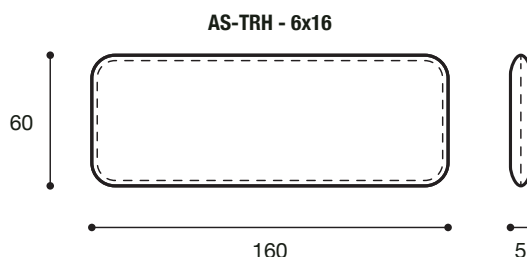

AS - Table

AS-TR - 4x8

AS-TRH - 4x8

AS-TR - 4x10

AS-TRH - 4x10

AS-TR - 4x12

AS-TRH - 4x12

AS-TR - 4x14

AS-TRH - 4x14

AS-TR - 4x16

AS-TRH - 4x16

AS-S2

Kit di 2 supporti SQUARISH fissaggio al piano
Kit of 2 SQUARISH supports fixing to the shelf
Kit de 2 supports SQUARISH pour fixation à l'étagère

AS-H3

Kit di 2 supporti HANDCRAFT fissaggio al piano
Kit of 2 HANDCRAFT supports fixing to the shelf
Kit de 2 supports HANDCRAFT à fixer sur l'étagère

AS - Table

AS-S2

Kit di 2 supporti SQUARISH fissaggio al piano
Kit of 2 SQUARISH supports fixing to the shelf
Kit de 2 supports SQUARISH pour fixation à l'étagère

AS-H3

Kit di 2 supporti HANDCRAFT fissaggio al piano
Kit of 2 HANDCRAFT supports fixing to the shelf
Kit de 2 supports HANDCRAFT à fixer sur l'étagère