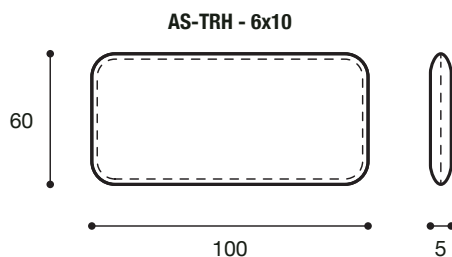

AS - Table

AS-S2

Kit di 2 supporti SQUARISH fissaggio al piano
Kit of 2 SQUARISH supports fixing to the shelf
Kit de 2 supports SQUARISH pour fixation à l'étagère

AS-H3

Kit di 2 supporti HANDCRAFT fissaggio al piano
Kit of 2 HANDCRAFT supports fixing to the shelf
Kit de 2 supports HANDCRAFT à fixer sur l'étagère