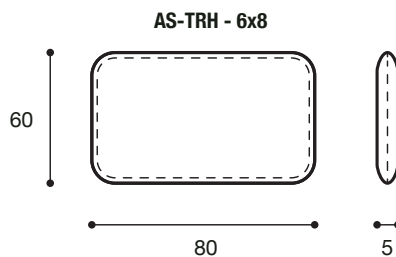

AS - Table

AS-TR - 4x8

AS-TRH - 4x8

AS-TR - 4x10

AS-TRH - 4x10

AS-TR - 4x12

AS-TRH - 4x12

AS-TR - 4x14

AS-TRH - 4x14

AS-TR - 4x16

AS-TRH - 4x16

AS-S2

Kit di 2 supporti SQUARISH fissaggio al piano
Kit of 2 SQUARISH supports fixing to the shelf
Kit de 2 supports SQUARISH pour fixation à l'étagère

AS-H3

Kit di 2 supporti HANDCRAFT fissaggio al piano
Kit of 2 HANDCRAFT supports fixing to the shelf
Kit de 2 supports HANDCRAFT à fixer sur l'étagère

AS - Table

AS-S2

Kit di 2 supporti SQUARISH fissaggio al piano
Kit of 2 SQUARISH supports fixing to the shelf
Kit de 2 supports SQUARISH pour fixation à l'étagère

AS-H3

Kit di 2 supporti HANDCRAFT fissaggio al piano
Kit of 2 HANDCRAFT supports fixing to the shelf
Kit de 2 supports HANDCRAFT à fixer sur l'étagère