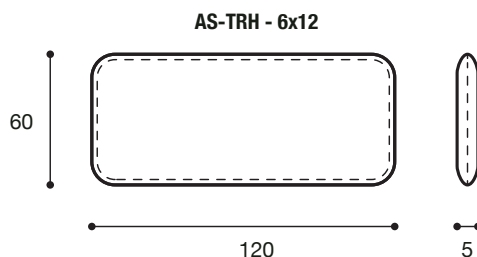

AS - Table

AS-TR - 4x8

AS-TRH - 4x8

AS-TR - 4x10

AS-TRH - 4x10

AS-TR - 4x12

AS-TRH - 4x12

AS-TR - 4x14

AS-TRH - 4x14

AS-TR - 4x16

AS-TRH - 4x16

AS-S2

Kit di 2 supporti SQUARISH fissaggio al piano
Kit of 2 SQUARISH supports fixing to the shelf
Kit de 2 supports SQUARISH pour fixation à l'étagère

AS-H3

Kit di 2 supporti HANDCRAFT fissaggio al piano
Kit of 2 HANDCRAFT supports fixing to the shelf
Kit de 2 supports HANDCRAFT à fixer sur l'étagère

AS - Table

AS-S2

Kit di 2 supporti SQUARISH fissaggio al piano
Kit of 2 SQUARISH supports fixing to the shelf
Kit de 2 supports SQUARISH pour fixation à l'étagère

AS-H3

Kit di 2 supporti HANDCRAFT fissaggio al piano
Kit of 2 HANDCRAFT supports fixing to the shelf
Kit de 2 supports HANDCRAFT à fixer sur l'étagère