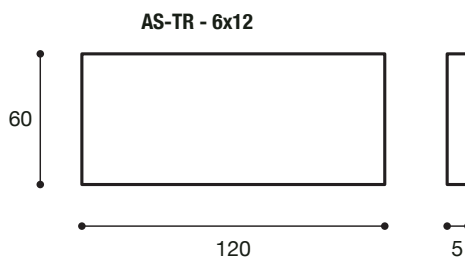

AS - Table

AS-S2

Kit di 2 supporti SQUARISH fissaggio al piano
Kit of 2 SQUARISH supports fixing to the shelf
Kit de 2 supports SQUARISH pour fixation à l'étagère

AS-H3

Kit di 2 supporti HANDCRAFT fissaggio al piano
Kit of 2 HANDCRAFT supports fixing to the shelf
Kit de 2 supports HANDCRAFT à fixer sur l'étagère