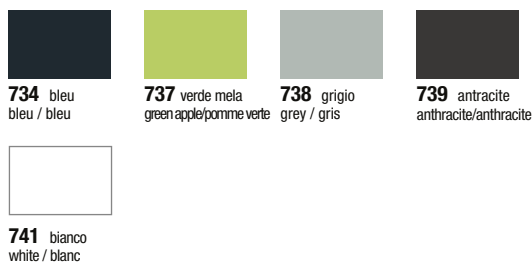

COPOLIMERI-NYLON / COPOLYMER-NYLON / COPOLYMER-NYLON