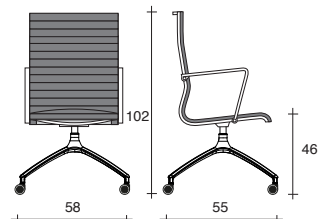

**KEYTOP
3170**

**KEYTOP
3176**

**KEYTOP
3180/R**

**KEYTOP
3172**

**KEYTOP
3177**

**KEYTOP
3182/R**

**KEYTOP
3173**

**KEYTOP
3178**

**KEYTOP
3183/R**

FINITURE METALLICHE / METAL FINISHES / FINITION METALLIQUES

600 cromato
chrome / chrome

610 nero
black / noir

613 alluminio
aluminum/aluminium

616 rosso
red / rouge

617 sabbia
sand / sable