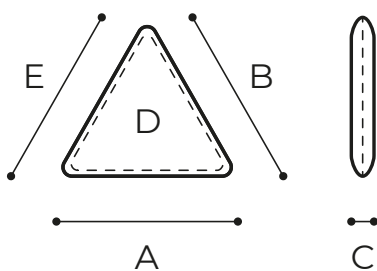

AS - HSD

CODICE CODE	A (mm)	C (mm)	D (m ²)	Peso (kg) Weight (kg)
AS-HSD-6	600	50	0,14	0,70
AS-HSD-10	1000	50	0,40	1,70

AS - HQ

CODICE CODE	A x B (mm)	C (mm)	D (m ²)	Peso (kg) Weight (kg)
AS-HQ-6x6	600 x 600	50	0,36	1,70
AS-HQ-10x10	1000 x 1000	50	1,00	4,20
AS-HQ-12x12	1200 x 1200	50	1,44	5,90

AS - HT

CODICE CODE	A x B x E (mm)	C (mm)	D (m ²)	Peso (kg) Weight (kg)
AS-HT-6x6x6	600x600x600	50	0,16	0,85
AS-HT-10x10x10	1000x1000x1000	50	0,43	1,70
AS-HT-12x12x12	1200x1200x1200	50	0,62	2,70

AS - HE