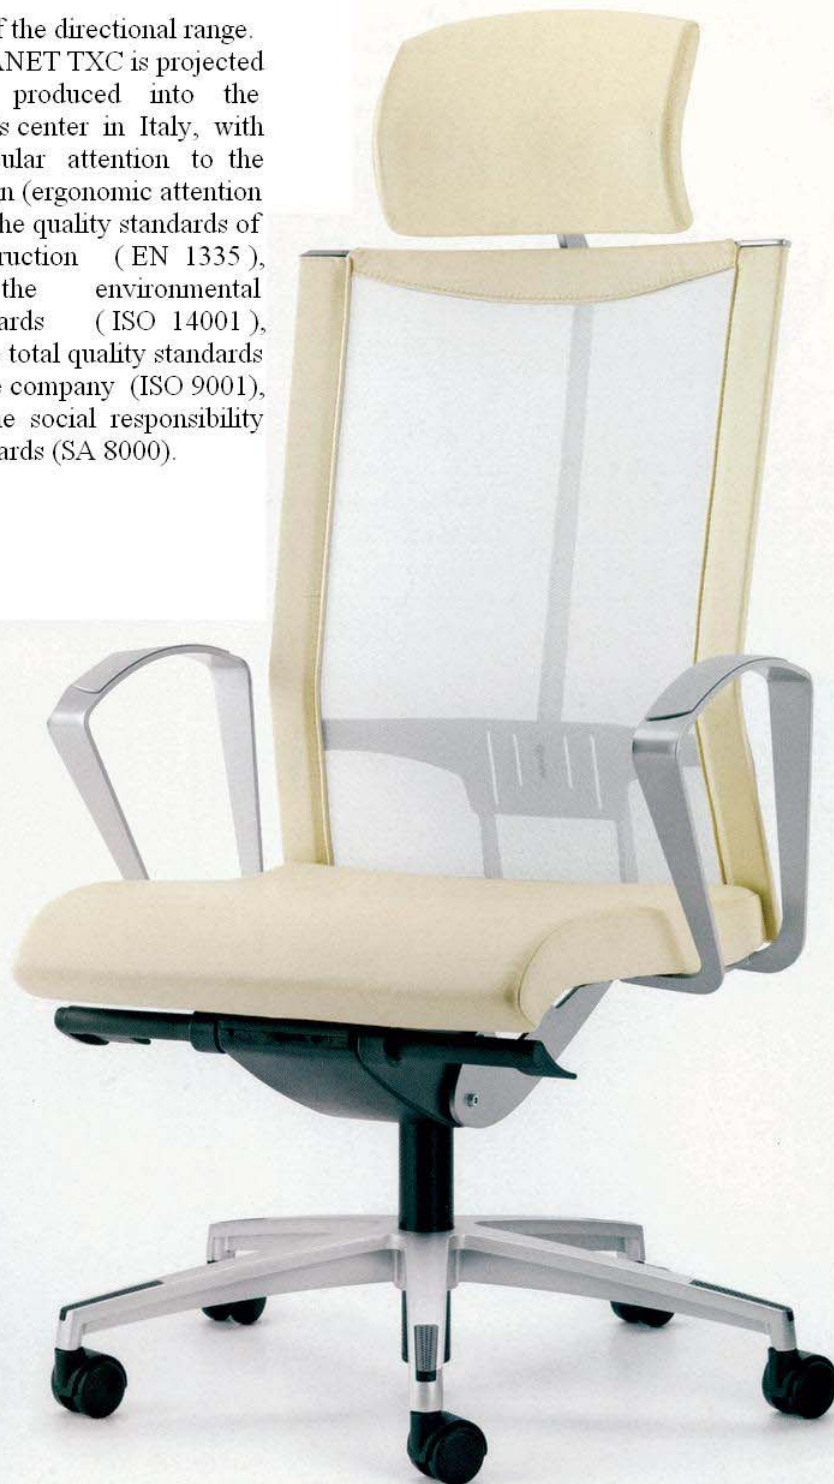

PRESENTED ALL OVER THE WORLD TODAY ALSO AT YOUR HOME

AVIANET

AVIANET TXC (TOP EXCLUDE CLASS) is the new pourpose from Talin.

The frame is realised in hand polished stainless steel with chrome effect.

AVIANET TXC EL (elegance with the contour of the back in accordance to the seat) + XG (light grey mesh)version is the top as fashion layout.

AVIANET TXC

The top class for the operative manager

INTERNI PROMOTION

1...

1. ergonomic headrest in leather with support in hand polished stainless steel laser cut.

2...

2. Back in ergonomic mesh high resistance with contour in leather in the same colour of the seat.